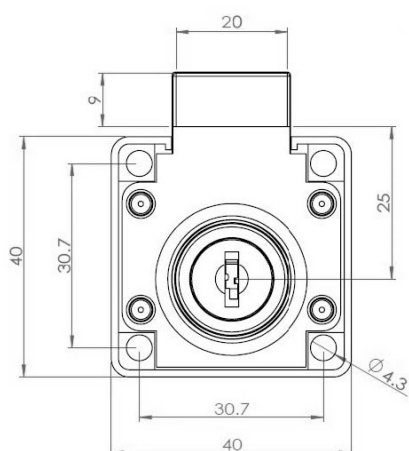

PRODUCT SHEET

Description:

Rim Lock 850, $\varnothing 19 \times 22 \text{mm}$, Drawer, Bronze Pl, KA D20, MK SISO

Item number:

14.01.093-0

Units	Box	Carton	HS Code	Barcode
Pcs.	12	240	8301300000	
				5704866032742