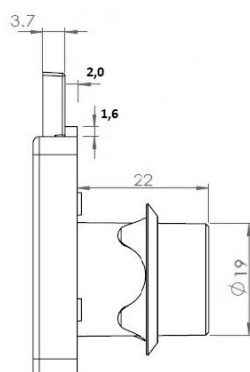

PRODUCT SHEET

Description:

Rim Lock 850, $\varnothing 19 \times 22 \text{mm}$, Drawer, Bronze Pl, KA D20, MK SISO

Item number:

14.01.093-0

Units	Box	Carton	HS Code	Barcode
Pcs.	12	240	8301300000	
				5704866032742