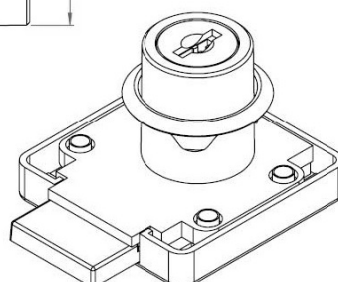

PRODUCT SHEET

Description:

Rim Lock 850, $\varnothing 19 \times 22 \text{mm}$, Drawer, Bronze Pl, KA D20, MK SISO

Item number:

14.01.093-0

Units	Box	Carton	HS Code	Barcode
Pcs.	12	240	8301300000	
				5704866032742